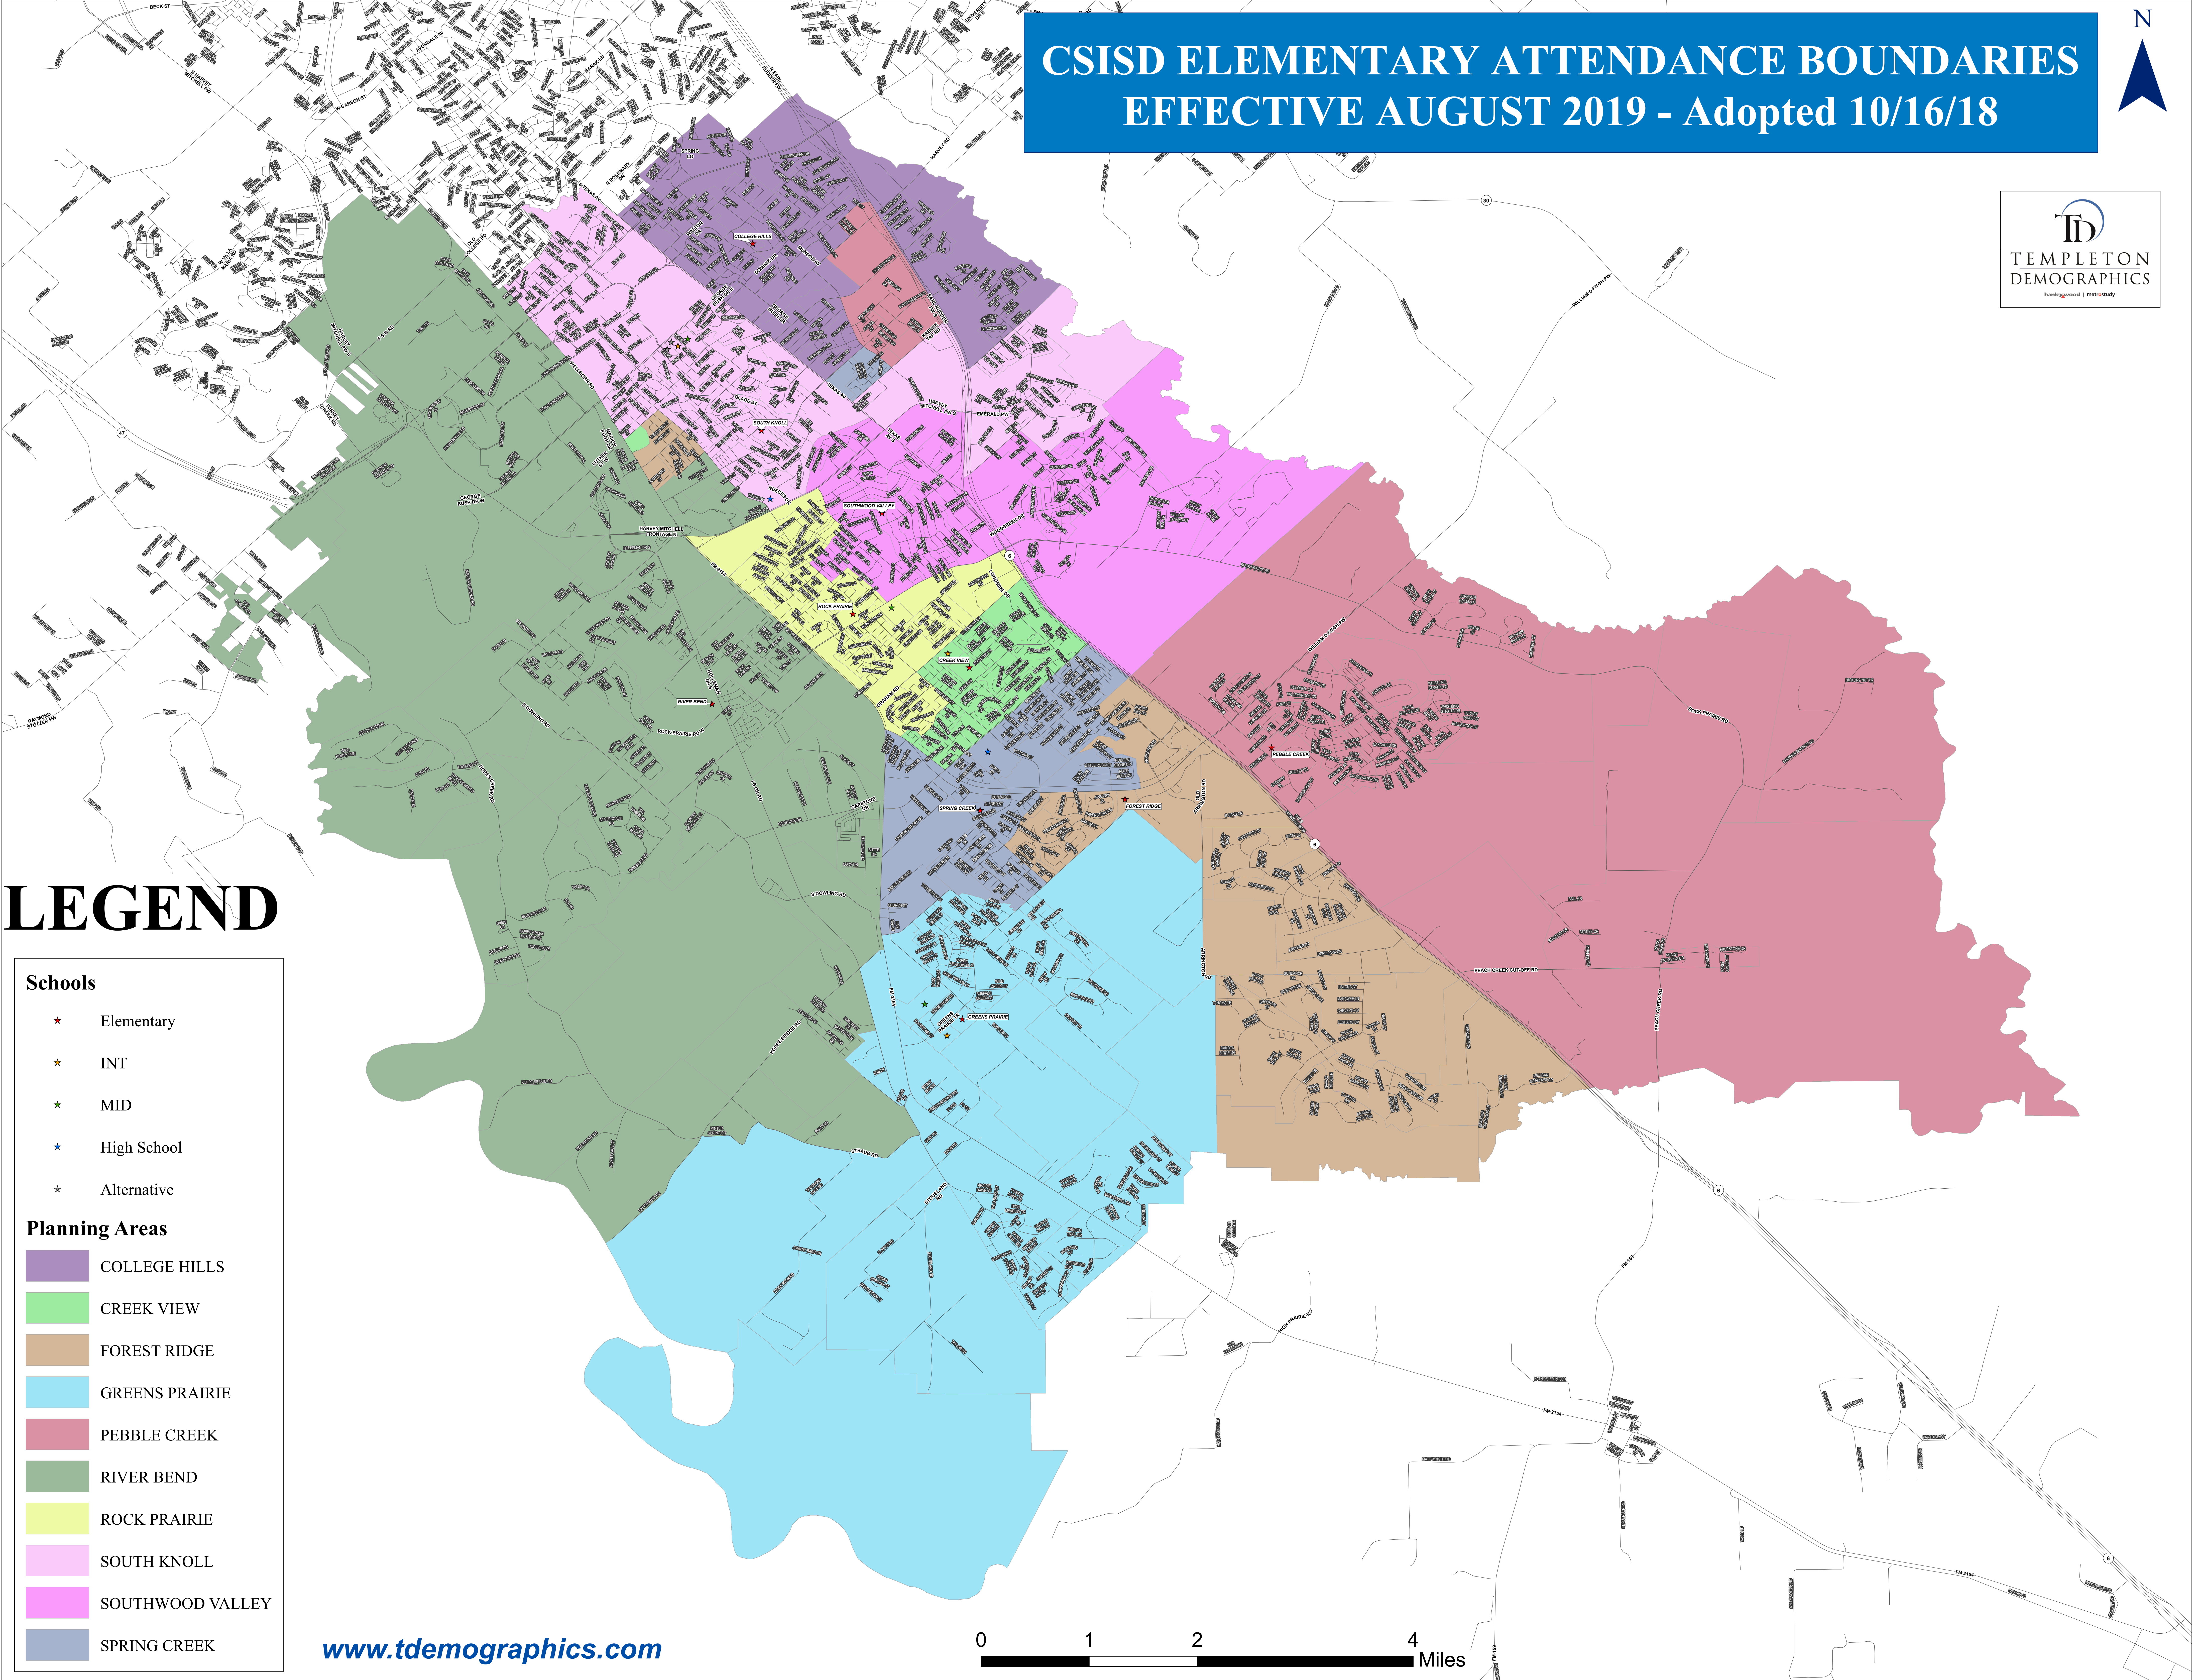

CSISD ELEMENTARY ATTENDANCE BOUNDARIES EFFECTIVE AUGUST 2019 - Adopted 10/16/18

LEGEND

Schools

- ★ Elementary
- ★ INT
- ★ MID
- ★ High School
- ★ Alternative

Planning Areas

- COLLEGE HILLS
- CREEK VIEW
- FOREST RIDGE
- GREENS PRAIRIE
- PEBBLE CREEK
- RIVER BEND
- ROCK PRAIRIE
- SOUTH KNOLL
- SOUTHWOOD VALLEY
- SPRING CREEK